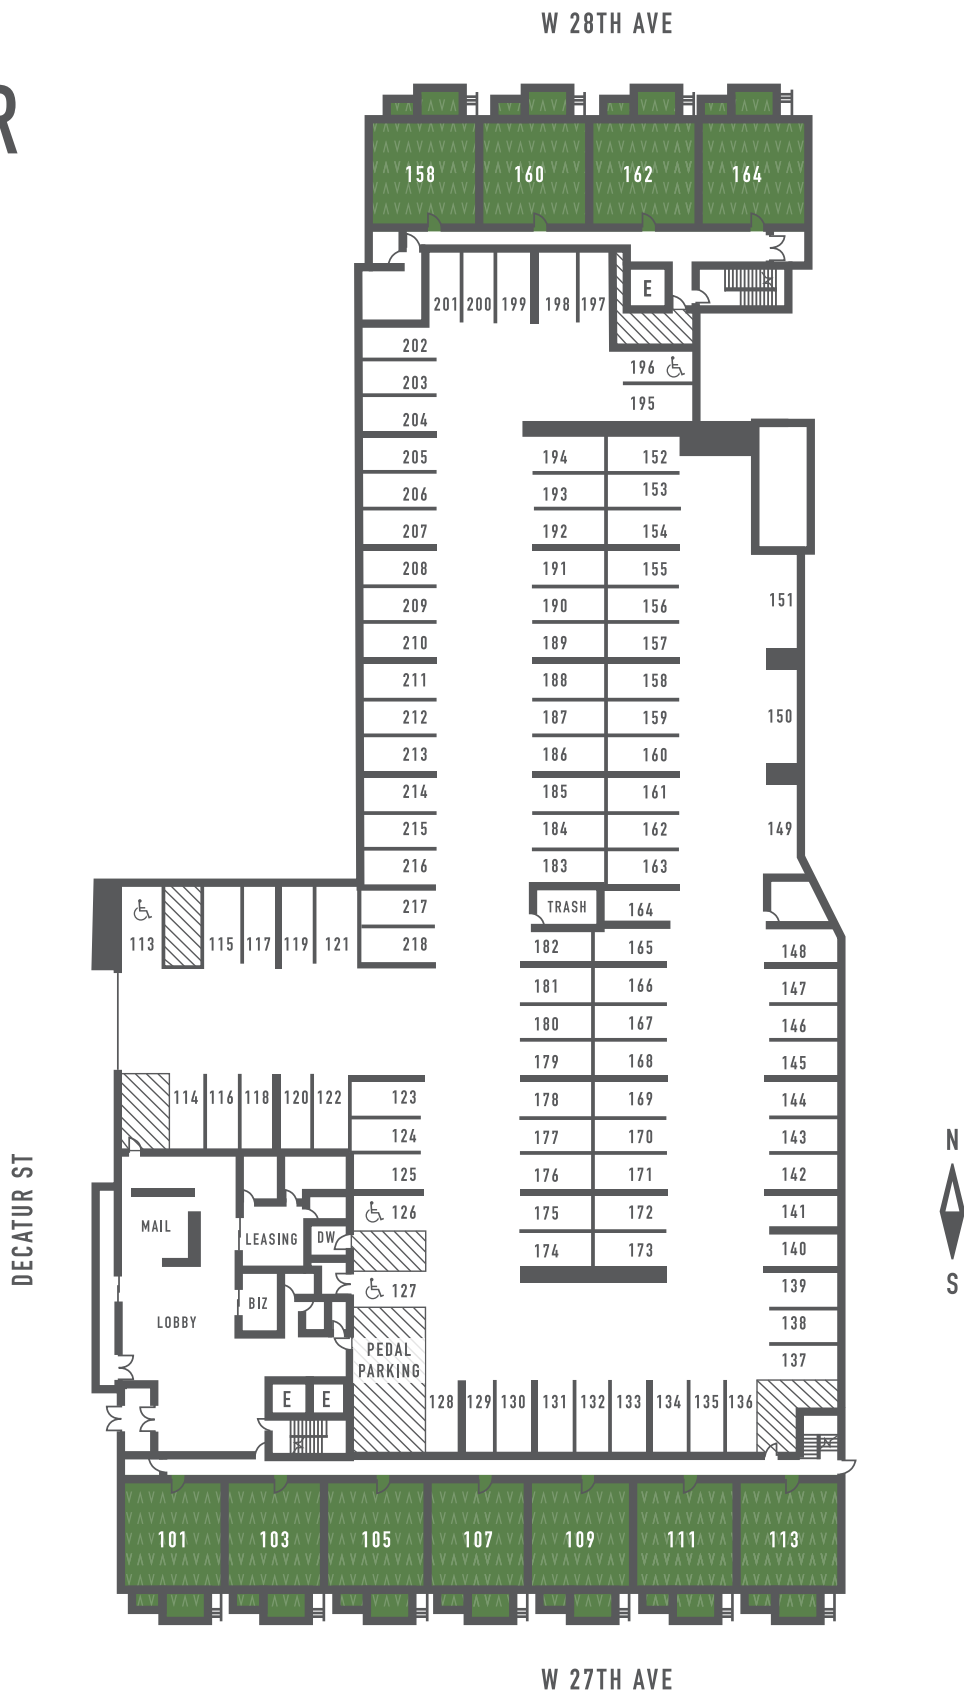

DECATUR POINT

LEVEL P1

- STUDIO
- 1 BED
- 2 BED
- TOWNHOME

2700 DECATUR STREET DENVER, CO 80211 | DECATURPOINT.COM | DISCOVER@DECATURPOINT.COM

APARTMENTS ARE SHOWN FOR LOCATION PURPOSES ONLY. PATIO SIZES ARE APPROXIMATE. PLEASE REFER TO INDIVIDUAL FLOORPLANS FOR DETAILED LAYOUTS AND SQUARE FOOTAGE.

DECATUR POINT

LEVEL 1

- STUDIO
- 1 BED
- 2 BED
- TOWNHOME

2700 DECATUR STREET DENVER, CO 80211 | DECATURPOINT.COM | DISCOVER@DECATURPOINT.COM

APARTMENTS ARE SHOWN FOR LOCATION PURPOSES ONLY. PATIO SIZES ARE APPROXIMATE. PLEASE REFER TO INDIVIDUAL FLOORPLANS FOR DETAILED LAYOUTS AND SQUARE FOOTAGE.

DECATUR POINT

LEVEL 2

- STUDIO
- 1 BED
- 2 BED
- TOWNHOME

2700 DECATUR STREET DENVER, CO 80211 | DECATURPOINT.COM | DISCOVER@DECATURPOINT.COM

APARTMENTS ARE SHOWN FOR LOCATION PURPOSES ONLY. PATIO SIZES ARE APPROXIMATE. PLEASE REFER TO INDIVIDUAL FLOORPLANS FOR DETAILED LAYOUTS AND SQUARE FOOTAGE.

DECATUR POINT

LEVEL 4

- STUDIO
- 1 BED
- 2 BED
- TOWNHOME

2700 DECATUR STREET DENVER, CO 80211 | DECATURPOINT.COM | DISCOVER@DECATURPOINT.COM

APARTMENTS ARE SHOWN FOR LOCATION PURPOSES ONLY. PATIO SIZES ARE APPROXIMATE. PLEASE REFER TO INDIVIDUAL FLOORPLANS FOR DETAILED LAYOUTS AND SQUARE FOOTAGE.