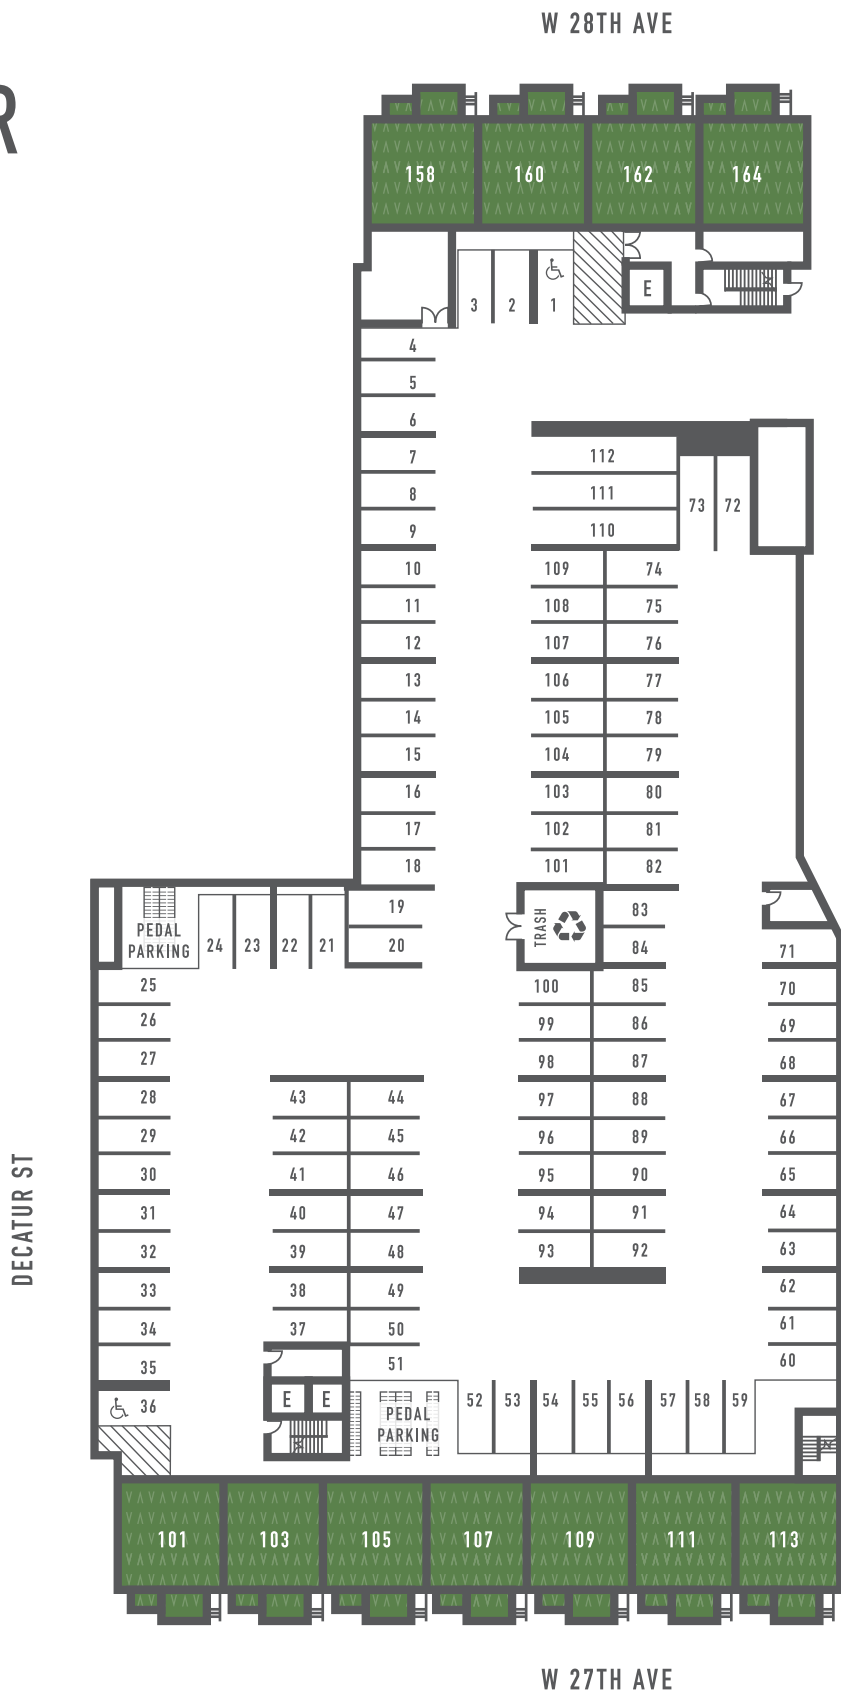

DECATUR POINT

LEVEL P1

- STUDIO
- 1 BED
- 2 BED
- TOWNHOME

2700 DECATUR STREET DENVER, CO 80211 | DECATURPOINT.COM | DISCOVER@DECATURPOINT.COM

APARTMENTS ARE SHOWN FOR LOCATION PURPOSES ONLY. PATIO SIZES ARE APPROXIMATE. PLEASE REFER TO INDIVIDUAL FLOORPLANS FOR DETAILED LAYOUTS AND SQUARE FOOTAGE.

DECATUR POINT

LEVEL 1

- STUDIO
- 1 BED
- 2 BED
- TOWNHOME

2700 DECATUR STREET DENVER, CO 80211 | DECATURPOINT.COM | DISCOVER@DECATURPOINT.COM

APARTMENTS ARE SHOWN FOR LOCATION PURPOSES ONLY. PATIO SIZES ARE APPROXIMATE. PLEASE REFER TO INDIVIDUAL FLOORPLANS FOR DETAILED LAYOUTS AND SQUARE FOOTAGE.

DECATUR POINT

LEVEL 2

- STUDIO
- 1 BED
- 2 BED
- TOWNHOME

2700 DECATUR STREET DENVER, CO 80211 | DECATURPOINT.COM | DISCOVER@DECATURPOINT.COM

APARTMENTS ARE SHOWN FOR LOCATION PURPOSES ONLY. PATIO SIZES ARE APPROXIMATE. PLEASE REFER TO INDIVIDUAL FLOORPLANS FOR DETAILED LAYOUTS AND SQUARE FOOTAGE.

DECATUR POINT

LEVEL 4

- STUDIO
- 1 BED
- 2 BED
- TOWNHOME

2700 DECATUR STREET DENVER, CO 80211 | DECATURPOINT.COM | DISCOVER@DECATURPOINT.COM

APARTMENTS ARE SHOWN FOR LOCATION PURPOSES ONLY. PATIO SIZES ARE APPROXIMATE. PLEASE REFER TO INDIVIDUAL FLOORPLANS FOR DETAILED LAYOUTS AND SQUARE FOOTAGE.